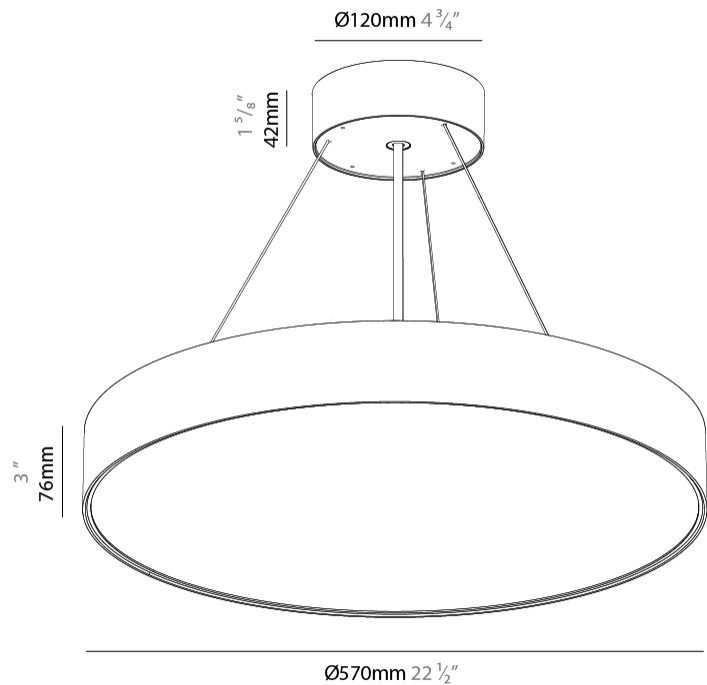

1. To build a product code in our configurator select the specify button on the base model # product page
2. To build a manual product code on this datasheet choose from the options listed below in blue font and add the suffix to the base model #

GENERAL

Series: Sign EVO
Partner: Prolicht
Division: Architectural
Installation: Suspension
Product Type: Pendant
Mounting Location: Ceiling
Light Distribution: Direct

PHYSICAL

Shape: Round
Diameter (mm): 570
Diameter (in): 22 7/16
Height (mm): 82
Height (in): 3 1/4
Weight (kg): 6.5
Diffuser: PMMA - Opal / Microprism / Clear Microprism
Fixture Finish: SSR / BKV / CWI / CRY / HAB / UFT / ITA / RUA / FTG / MYG / LOD / PUS / FRO / FUP / KIA / POP / BLS / SPG / MEY / GOH / CHC / COM / ABZ / JAG / OBR / MOS / ROR
Fixture Material: PMMA / Extruded Aluminum / Steel
Cable Details: 2000mm or 6000mm Transparent Cable

ELECTRICAL

Lamp Type: LED (Zhaga Standard)
Input Wattage (W): 20.6
Total Output Wattage (W): 19.1
Dimming: Non-Dimmable
Driver Included: Yes
Driver Location: Integrated
Driver Type: Constant Current - Universal
Driver Class: Class 2
Input Voltage (V): 120

LED

Color Temperature (*K): 2700 / 3000 / 3500 / 4000
Max. Delivered Lumen (lm): Max 3302
Nominal Lumen (lm): Mxa 3763
CRI: >90 CRI
Lamp Life (hrs): 50000

OPTICAL

RATINGS AND CERTIFICATIONS

Certified By: Certified for North American Standards
IP rating: IP40
Glare Rating: ≤ 19